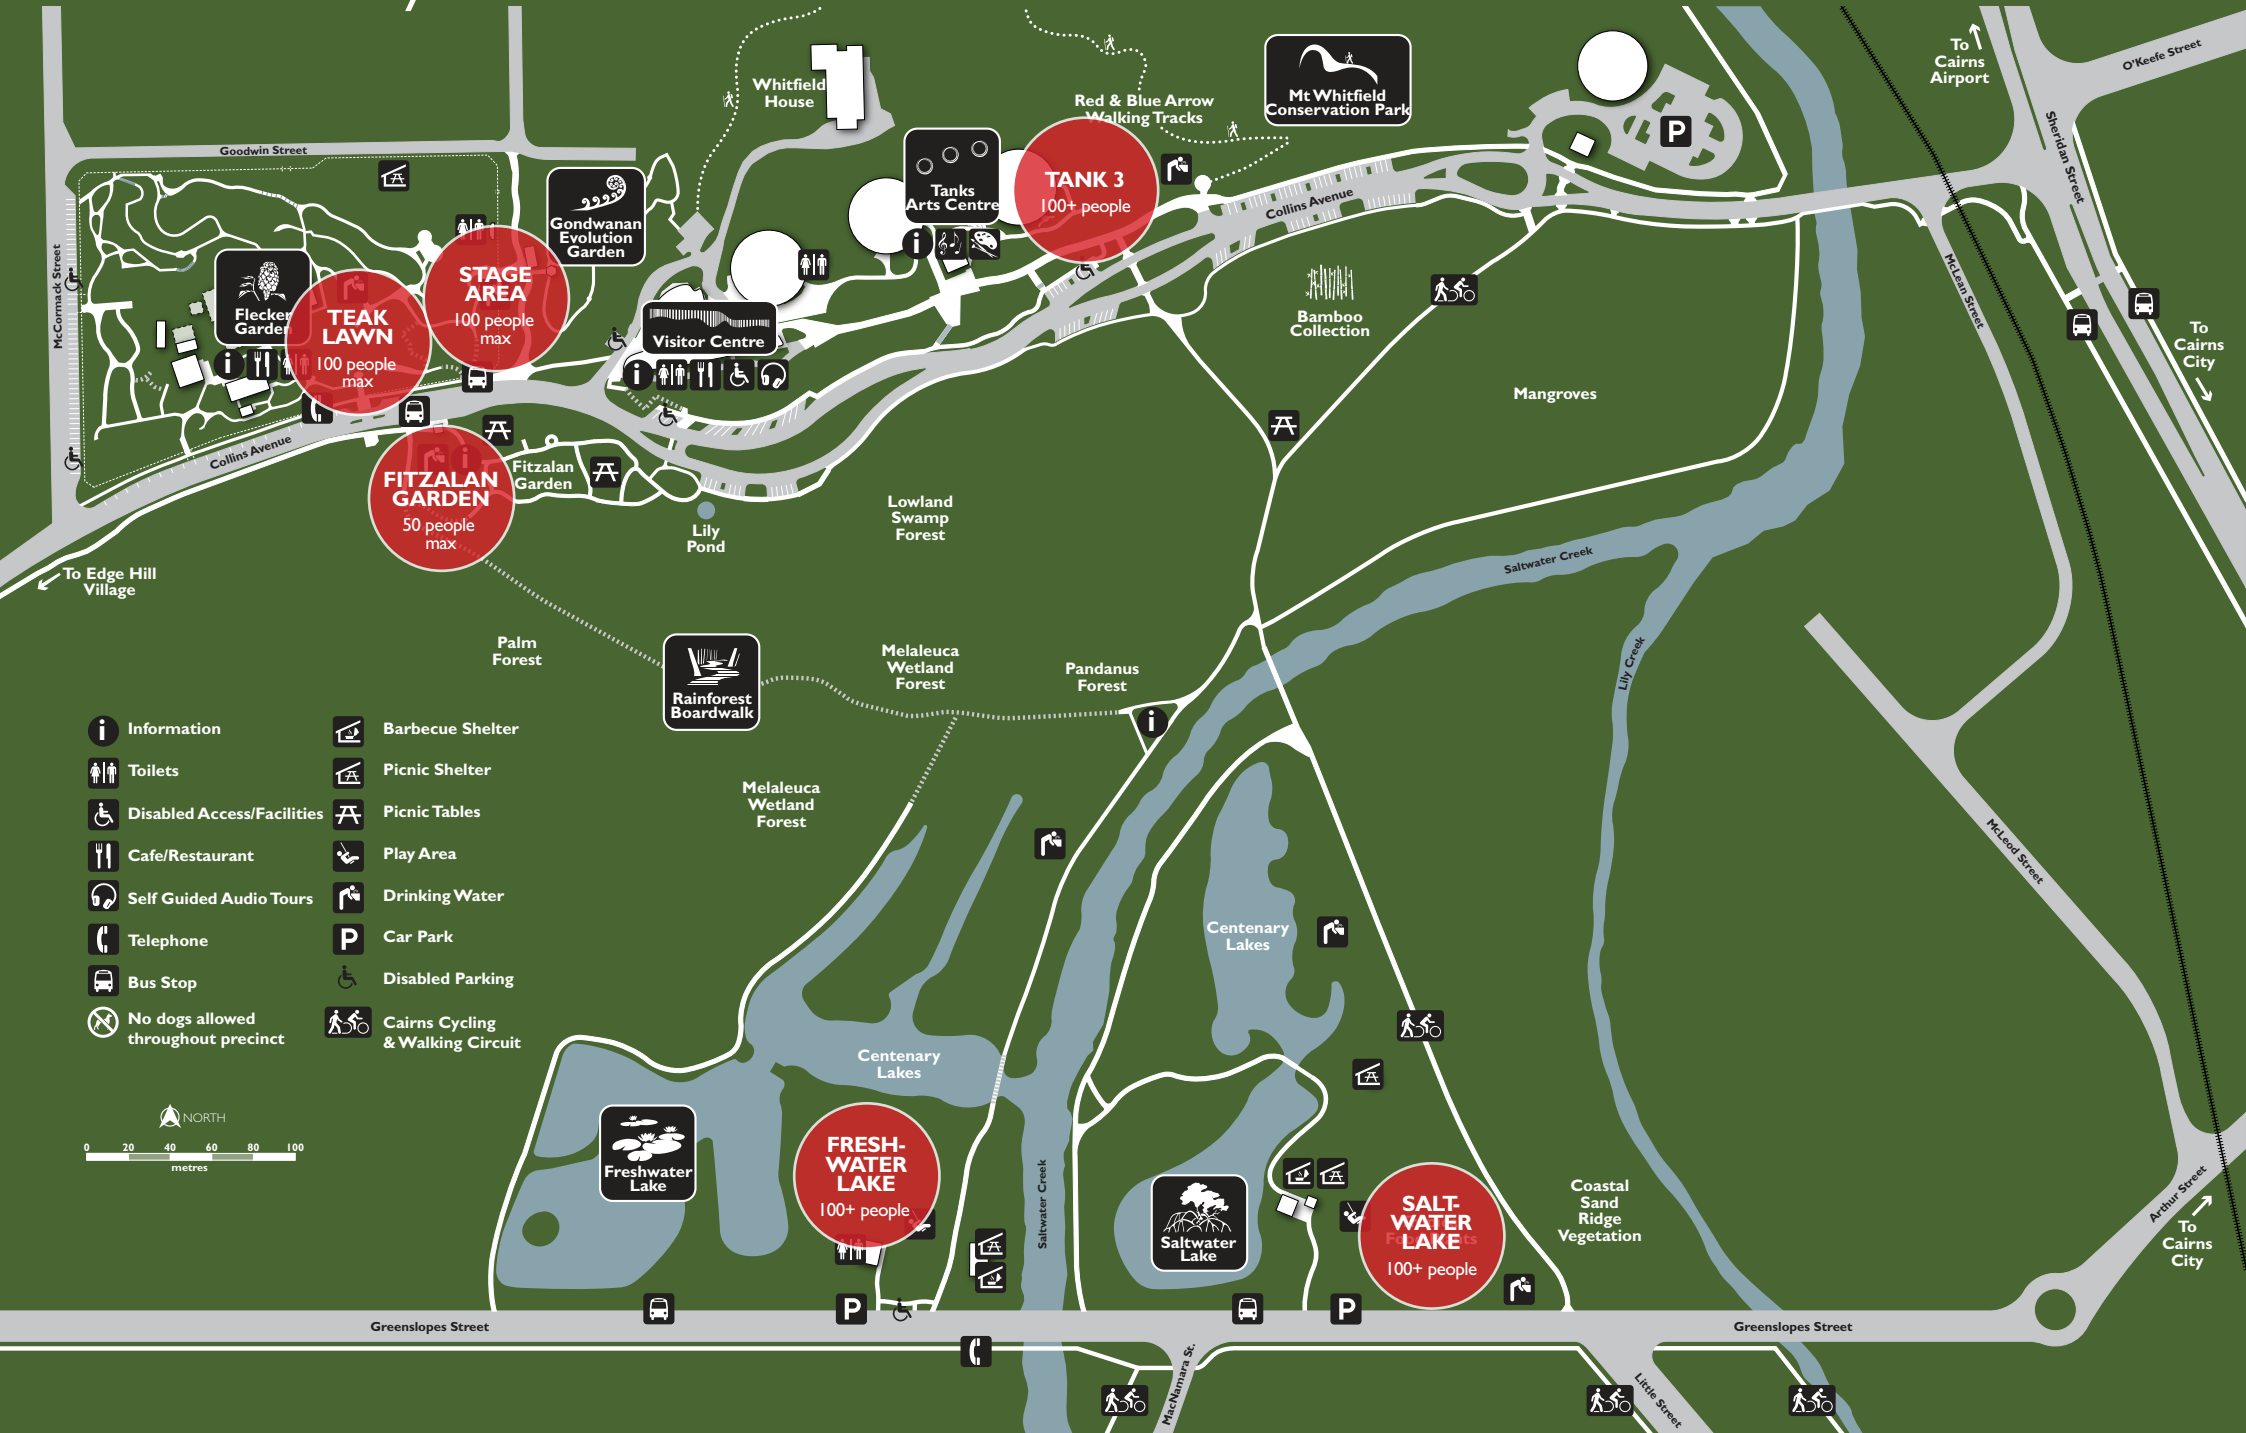

Event Venues

Please turn over for map of Tanks Arts Centre, Centenary Lakes and Rainforest Boardwalk

TEAK LAWN
100 people max

FITZALAN GARDEN
50 people max

STAGE AREA
100 people max

TANK 3
100+ people

FRESH-WATER LAKE
100+ people

SALT-WATER LAKE
100+ people

- Information
- Toilets
- Disabled Access/Facilities
- Cafe/Restaurant
- Self Guided Audio Tours
- Telephone
- Bus Stop
- No dogs allowed throughout precinct
- Barbecue Shelter
- Picnic Shelter
- Picnic Tables
- Play Area
- Drinking Water
- Car Park
- Disabled Parking
- Cairns Cycling & Walking Circuit